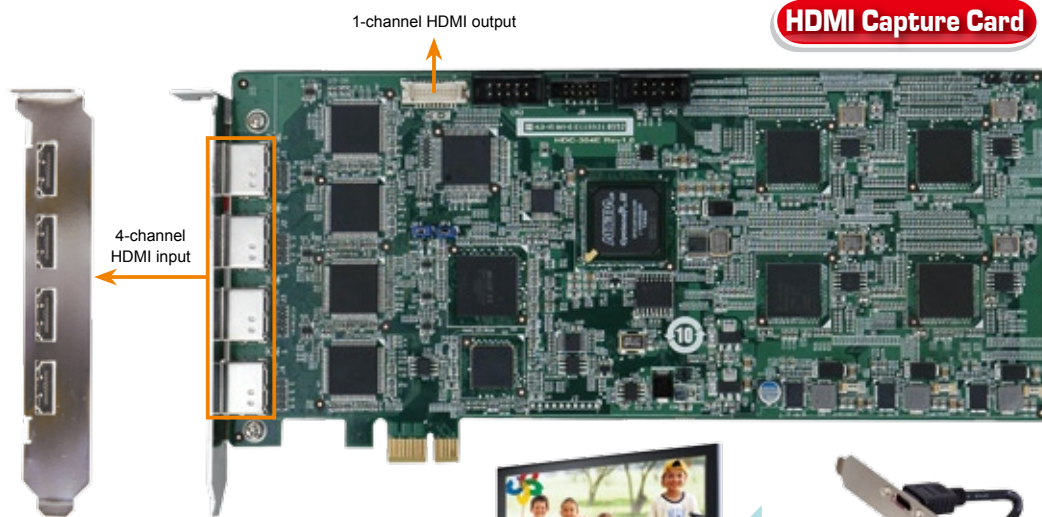

HDC-304E

PCI express video/audio capture card with four HDMI input channels, 1920x1080@60p, and Hardware H.264 codec

H.264 Hardware Encoder/ Decoder

HDMI Capture Card

HDMI output

BlueRay DVD, PS3

Features

- Encoding or Decoding up to 1920x1080@60p
- Four input channels with 1920x1080@60p per channel
- Pass through for transmitting uncompressed video up to 1080p resolution.
- Capture or record HD content in H.264 format
- Playback the recordings on HDMI display
- Reduce the amount of hard disk space needed by real-time H.264 recording compression capability
- Support multiple card(maximum 8 ports HDMI input)
- Low power consumption
- Application: Video Game, DVD/Blu-ray Player, Camcorder, Video Surveillance, Video analyzer, Video post production

Specifications

Interface

Video input	4 channels HDMI video
Video input type	HDMI
HDMI Audio input	4 channels HDMI audio
HDMI Audio input type	HDMI
Interface	PCIex1

Software Support

Device Driver	Windows XP / Windows7 / Linux
SDK	Provide SDK and demo program with sample source code in C#

Functionality

Multiple Card support	2 cards, 8 channels
HDCP compatible	Yes

Others

Dimensions	229.3mmX111.1mm
Operation temperature	0°C-60°C (32°-140°F), non-condensing
Power consumption	12.7W 12V@0.61A 3.3V@1.63A

Packing List

1 x HDC-304E
1 x HDMI output kit
1 x utility CD

Ordering Information

Part No.	Description
HDC-304E-R10	PCI express video/audio capture card with four HDMI input channels, 1920x1080@60p, and Hardware H.264 codec