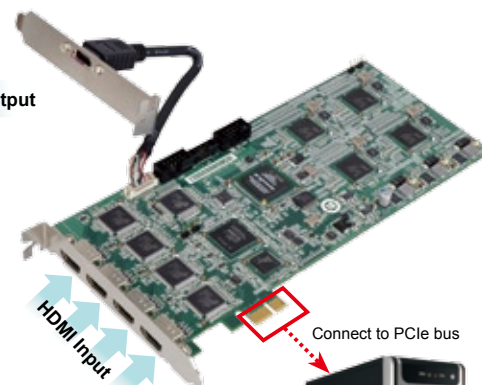

HDC-304E

PCI express video/audio capture card with four HDMI input channels, 1920x1080@60p, and Hardware H.264 codec

H.264 Hardware Encoder/ Decoder

HDMI Capture Card

HDMI output

BlueRay DVD, PS3

Features

- Encoding or Decoding up to 1920x1080@60p
- Four input channels with 1920x1080@60p per channel
- Pass through for transmitting uncompressed video up to 1080p resolution.
- Capture or record HD content in H.264 format
- Playback the recordings on HDMI display
- Reduce the amount of hard disk space needed by real-time H.264 recording compression capability
- Support multiple card(maximum 8 ports HDMI input)
- Low power consumption
- Application: Video Game, DVD/Blu-ray Player, Camcorder, Video Surveillance, Video analyzer, Video post production

Specifications

Interface

Video input	4 channels HDMI video
Video input type	HDMI
HDMI Audio input	4 channels HDMI audio
HDMI Audio input type	HDMI
Interface	PCIex1

Software Support

Device Driver	Windows XP / Windows7 / Linux
SDK	Provide SDK and demo program with sample source code in C#

Packing List

1 x HDC-304E
1 x HDMI output kit
1 x utility CD

Ordering Information

Part No.	Description
HDC-304E-R10	PCI express video/audio capture card with four HDMI input channels, 1920x1080@60p, and Hardware H.264 codec